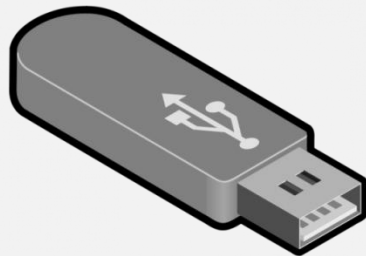

# Using the USB device

You can use an USB port to plug in an USB device.

- Connect the USB device after turning on the engine.
- Make sure that the USB device is properly inserted.
- Audio system supports only the music files in USB devices but not images & videos.
- Audio system recognizes USB devices formatted in FAT 12/16/32 (preferably FAT 32) formats only. 
- Some USB devices may not be compatible with the audio system.