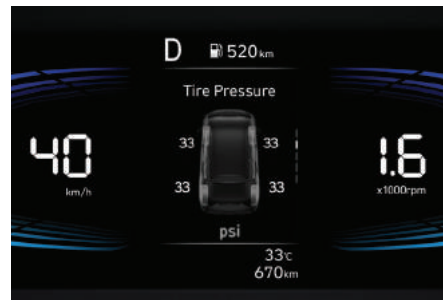

Tilt & Telescopic Steering Wheel
(Trend, Style, Prime)

Tire Pressure Monitoring System
(Style & Prime)

Smart Key Button - Front Door
(Style & Prime)

12 V Power Outlet + USB Multimedia Port

Bintangnya perlindungan.