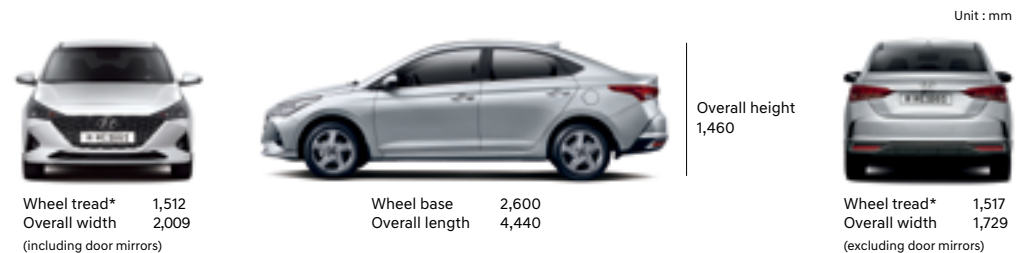

*Wheel tread : 15" (front / rear) - 1,524 / 1,529