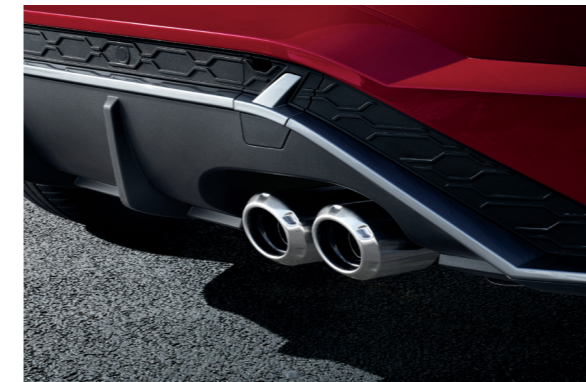

KONA

Upscaled and more dynamic.

KONA's futuristic design, aerodynamic profile, and sporty details create an energetic impression, completed by a dynamic connecting line.

Exterior

The clean nose of KONA emphasizes its pure volume and boosts aerodynamic performance, with the dynamic character line adding contrast to its parametric surface.

N Line-exclusive front bumper & bumper skirt

N Line-exclusive wing-type rear spoiler

N Line-exclusive 19-Inch alloy wheels / Body-colored cladding

N Line-exclusive single twin tip muffler

N Line-exclusive authentic leather / Alcantara combination seats