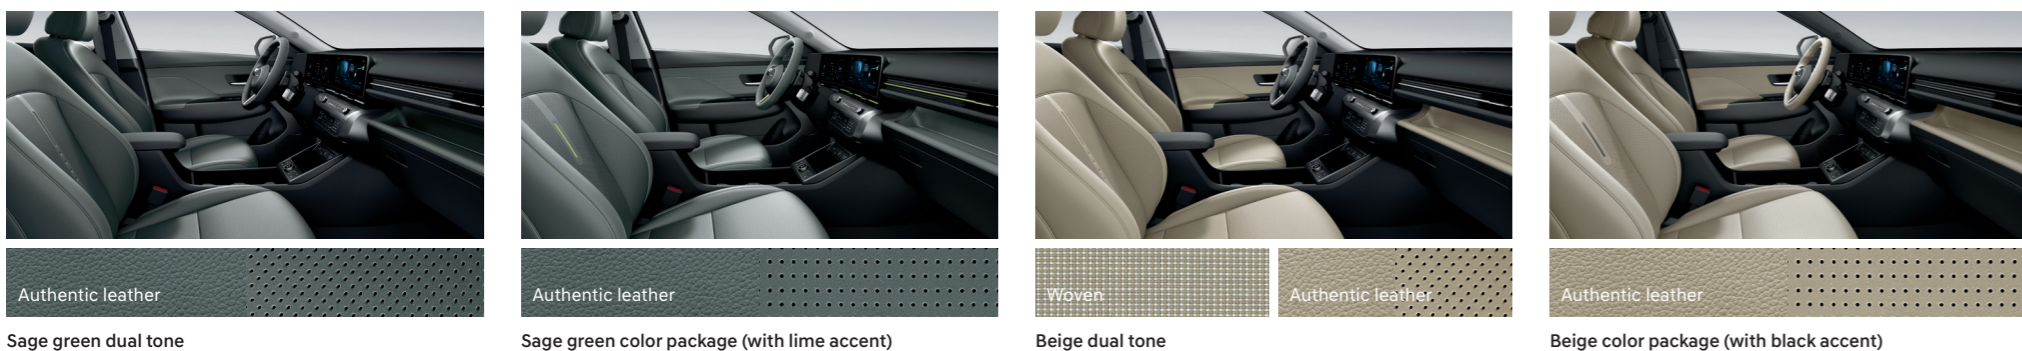

Remote Smart Parking Assist (RSPA)

Features

Full auto air conditioning system

Roof rack

Paddle shifters

Heated & Ventilated front seats

USB-C Data/Charging ports /Wireless charging pad

LED Headlamps (MFR)

Safety power window

Cluster display (4-inch color LCD)

LED turn signal indicators (front/rear)

Outside mirror (Heated / Folding / Turn signal indicator LED)

Sun roof

Powered driver seat

Rear airvent

18" Alloy wheels

19" Alloy wheels

Interior colors

Exterior colors

Exterior color & combinations	Abyss Black Pearl (A2B)	Atlas White (SAW)	Cyber Gray Metallic (C5G)	Ecotronic Gray Pearl (PE2)	Ultimate Red Metallic (R2P)	Soultronic Orange Pearl (SOP)	Neoteric Yellow (YYY)	Mirage Green (RRR)	Meta Blue Pearl (PM2)	Denim Blue Pearl (TN6)
ICE / Hybrid / N-Line	●	●	●	●	●	●	●	●	●	●
One-tone	●	●	●	●	●	●	●	●	●	●
Dual tone roof Abyss Black (A2B)	-	●	●	●	●	●	●	●	●	●