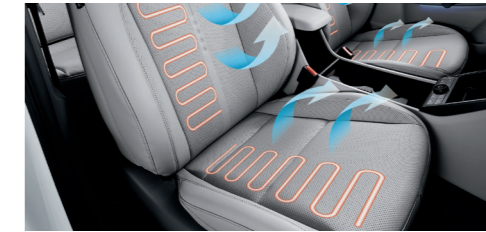

Remote Smart Parking Assist (RSPA)

Features

Full auto air conditioning system

Roof rack

Paddle shifters

Heated & Ventilated front seats

USB-C Data/Charging ports /Wireless charging pad

LED Headlamps (MFR)

Safety power window

Cluster display (4-inch color LCD)

LED turn signal indicators (front/rear)

Outside mirror (Heated / Folding / Turn signal indicator LED)

Sun roof

Powered driver seat

Rear airvent

18" Alloy wheels