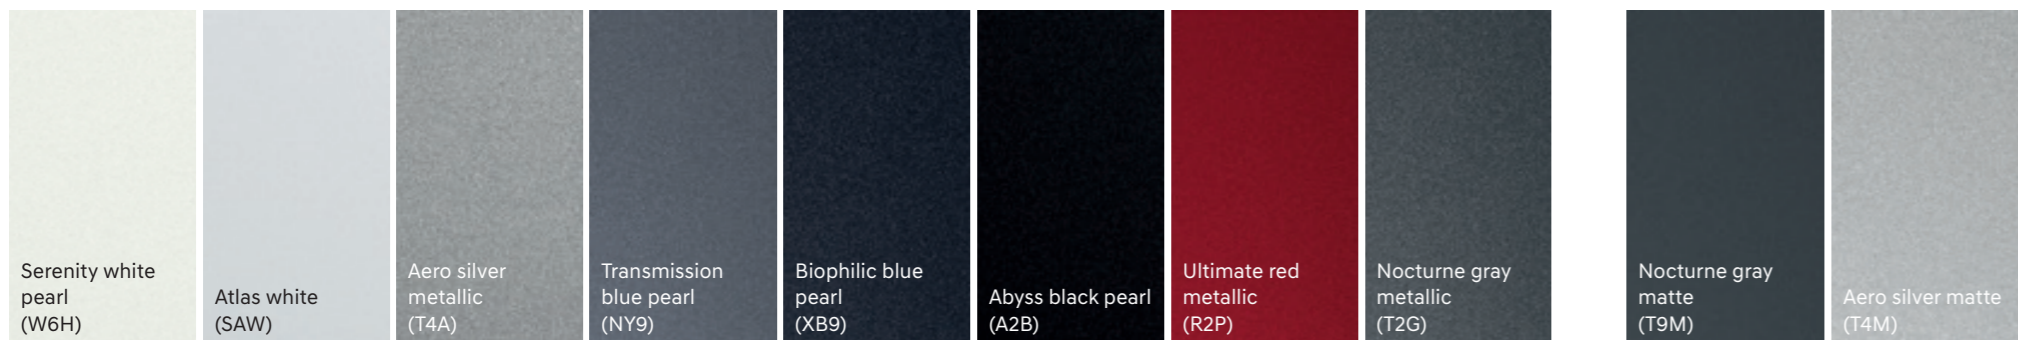

Exterior colors

Vehicle Specification

Trim Level	S	SE	Premium SE	الفئة
Performance				
2.5 GDI Engine	S	S	S	محرك بنزين 2.5 لتر
Drivetrain	FWD	FWD	FWD	نظام القيادة
8 Speed Automatic Transmission	S	S	S	ناقل حركة أوتوماتيكي ذو 8 سرعات
Safety Features				
Driver & Passenger Airbag	S	S	S	وسائد هوائية للسائق والراكب الأمامي
Side & Curtain Airbags	-	-	S	وسائد هوائية جانبية وستائر
Anti-lock Braking System (ABS)	S	S	S	نظام المكابح المانعة للانغلاق
Electronic Stability Control (ESC)	S	S	S	التحكم الإلكتروني للثبات
Hill-start Assist Control (HAC)	S	S	S	نظام التحكم للمساعدة على صعود
Front & Rear Disc Brake	S	S	S	فرامل أمامية و خلفية قرصية
Electronic Parking Brake (EPB)	-	-	S	مكابح ركن السيارة الكتروني
Immobilizer System	S	S	S	نظام مانع السرقة للمحرك
Tire Pressure Monitoring System (TPMS)	S	S	S	نظام مراقبة ضغط هواء الأطنارات
Rear Parking Assist System (RPAS)	S	S	S	حساسات خلفية لركن السيارة
Parking Distance Warning	Forward, Reverse	Forward, Reverse	Forward, Reverse Side	نظام التحذير عند الركن
Rear View Camera (RVC)	S	S	-	كاميرا الرؤية الخلفية
Around View Camera	-	-	S	كاميرا 360 درجة
Exterior Features				
Black Paint Radiator Grille	S	S	-	شبكة أمامية مطلية بالون الاسود
Wheels	16"	17"	18"	مقاس الإطارات
LED Headlamps	S	S	-	أمامية LED مصابيح
Daytime Running Light	LED	LED	LED	مصابيح نهائية
Auto Light Control	S	S	S	تحكم ذاتي للإضاءة
Electric Folding Outside Mirror	-	S	S	مرآة جانبية كهربائية قابلة للطوي
Rear Combination Lamps	LED	LED	LED	مصابيح خلفية
Power Sun Roof	-	-	Panaromic	فتحة سقف
Roof Rack	S	S	S	عوارض السقف
Outside Handles (Body Color)	S	S	S	مقابض الأبواب بلون السيارة

Trim Level	S	SE	Premium SE	الفئة
Interior Features				
Cloth Seats	S	S	-	مقاعد من القماش
Leather Seats	-	-	S	مقاعد من الجلد
Steering Wheel	PU	PU	Leather	عجلة قيادة
Rear Seat	Fixed	Fixed	60:40 Split	المقاعد الخلفية
Manual Air Conditioning System	S	S	-	تكييف هواء يدوي
Auto Air Conditioning System	-	-	S	تكييف هواء اوتوماتيك
Rear Air Ventilation System	S	S	S	مخرج هواء خلفي
8-Way Power Driver Seat with Lumbar	-	S	S	مقعد آلي للسائق ب 8 اتجاهات مع دعم
Convenience Features				
Remote Keyless Entry	S	-	-	نظام دخول السيارة دون مفتاح
Smart Keyless Entry / Push Button Start	-	S	S	دخول ذكي بدون مفتاح / نظام التشغيل
Central Door Lock	S	S	S	نظام مركزي لأقفال الابواب
Compact Audio System	S	S	S	نظام صوت قياسي
Multimedia Touch Screen	12.3"	12.3"	12.3"	شاشة إل سي دي
Cluster	12.3"	12.3"	12.3"	شاشة عدادات السائق
Connectivity (USB/AUX)	S	S	S	إمكانية اتصال
Conventional Cruise Control	S	S	-	مثبت سرعة
Smart Cruise Control	-	-	S	مثبت سرعة متطور
Drive Mode Select	S	S	S	تغير نظام القيادة
Rear-view Inside Mirror	Day/Night	Day/Night	ECM	مرآة داخلية متطورة
Steering Wheel Remote Control (Audio)	S	S	S	عجلة القيادة بنظام التحكم في الصوت
Bluetooth w/ Voice Recognition	S	S	S	نظام بلوتوث يعمل بأوامر الصوت
Rear USB Charger	-	S	S	خلفي USB شاحن
Speakers	6	6	6	عدد السماعات