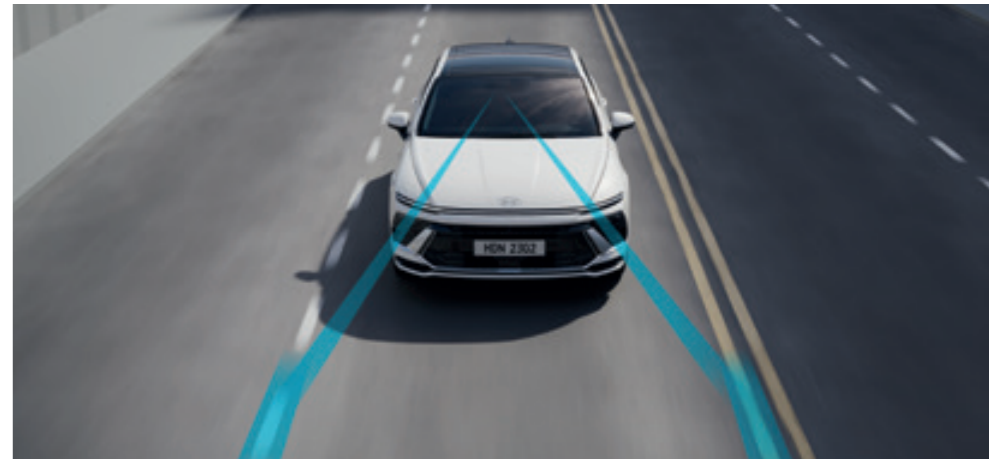

Head-up Display (HUD)

Column-Type Shift by Wire (SBW)
Full Touch-type Air Conditioning Controller

Smartphone Wireless Charger
Power Rear Window Sunshade

Smart Power Trunk

Hyundai SmartSense

More details

Forward Collision-Avoidance Assist (FCA)
Remote Smart Parking Assist (RSPA)

Blind-Spot Collision-Avoidance Assist (BCA)
Safe Exit Assist (SEA)

High Beam Assist (HBA)
Smart Cruise Control (SCC)

Lane Following Assist (LFA)
Rear Cross-Traffic Collision-Avoidance Assist (RCCA)

Features