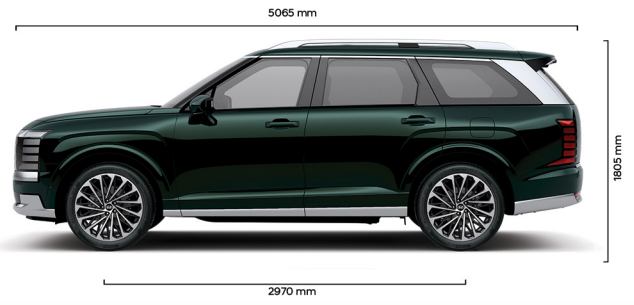

The all-new Hyundai **PALISADE Hybrid**

Premium has its shape.

www.hyundai.com/ph

 Hyundai Motor Philippines  @hyundaimotorphilippines  Hyundai Motor Philippines

 **HYUNDAI**

PALISADE Hybrid

Variant		2.5T HEV Calligraphy 6AT AWD
DIMENSION		
Overall (LxWxH)	mm	5,065 x 1,980 x 1,805
Wheelbase	mm	2,970
ENGINE & TRANSMISSION		
Type		2.5 Turbocharged Hybrid Engine
Displacement	cc	2,497
Maximum Output	PS/rpm	334 / 5,800 (Combined)
Maximum Torque	Nm/rpm	422 / 1,700 - 4,000
Transmission		6-speed Automatic
CHASSIS		
Suspension	Front/Rear	MacPherson Strut / Multi-link
Brakes	Front/Rear	Disc-Type
Wheels (Tires)		21" Alloy Wheels / 265 / 45R21
STEERING		
Steering Type		Motor-Driven Power Steering
Adjustment		Electric Tilt and Telescopic
Material		Leather
Shift Lever		Steering Column-mounted (Shift By Wire)
Paddle Shifter		With
Steering Wheel Remote		With
EXTERIOR		
Headlamps		Wide Projected LED
Daytime Running Lights		LED
Dynamic Welcome Light		LED
Rear Combination Lamp		LED
Side Mirrors		Power + Electric Folding + Heated
Sunroof		Dual (Power tilting & Sliding + One Touch Safety)
Roof Rail		With
Rear Spoiler		With + LED High-mounted Stop Lamp
Smart Tailgate		Power (Height adjustable)
INTERIOR & CONVENIENCE		
Key Type		Smart Key + Push Start Button
Parking Brake		Electric with Auto Hold
Fingerprint Recognition		With
Drive Mode Select		With
Instrument Cluster		12.3" TFT LCD
Head-Up Display		With
Rear Walk-in Device		With
Rear View Mirror		Electrochromic Mirror (ECM) + Digital Center Mirror (DCM)
Rear Curtains		With
Console Box		With UV-C Tray and Long Sliding Tray
Rain Sensor		With
Air Conditioning System	Front / Rear	Dual Zone Auto Temperature Control / Auto Temperature Control
Infotainment System		12.3" Integrated Display with Apple Carplay / Android Auto, Bluetooth with Voice Recognition
Mood Lamp		With (64-color)
Wireless Charger		With
Speakers		14 Bose Premium Speakers
USB Port		3 (Front), 4 (Rear)
Seats	Material	Nappa Leather
	Driver	10-way Power Relaxation Seat + Lumbar Support + Memory + Leg Rest + Massage Function (Heated and Ventilated)
	Passenger	8-way Power Relaxation Seat + Lumbar Support + Leg Rest (Heated and Ventilated)
	Rear	Power Relaxation Seats + Sliding (Heated and Ventilated)
	3rd Row	60:40 Folding Split (Heated)
HYUNDAI SMARTSENSE		
Cruise Control		Smart Cruise Control with Stop and Go
Reverse Parking Collision Avoidance Assist		With
Lane Following Assist		With
Lane Keeping Assist		With
Forward Collision Avoidance Assist		With
Manual Speed Limit Assist		With
Blind Spot View Monitor		With Blind Spot Collision Avoidance Assist
Parking Distance Warning		Forward + Side + Reverse
Surround View Monitor		With
SAFETY & SECURITY		
Airbags		Driver + Passenger + Side + Curtain + Knee (Driver)
Anti-Lock Braking System		With Multi-Collision Brake
Electronic Stability Control		With
Hillstart Assist Control		With
Tire Pressure Monitoring System		With
Downhill Brake Control		With