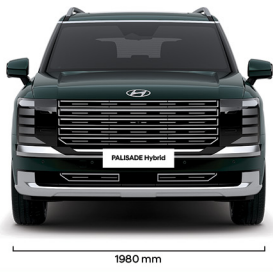

The all-new Hyundai **PALISADE Hybrid**

Premium has its shape.

www.hyundai.com/ph

 Hyundai Motor Philippines  @hyundaimotorphilippines  Hyundai Motor Philippines

 **HYUNDAI**

PALISADE Hybrid

Variant		2.5T HEV Calligraphy 6AT AWD
DIMENSION		
Overall (LxWxH)	mm	5,065 x 1,980 x 1,805
Wheelbase	mm	2,970
ENGINE & TRANSMISSION		
Type		2.5 Turbocharged Hybrid Engine
Displacement	cc	2,497
Maximum Output	PS/rpm	334 / 5,800 (Combined)
Maximum Torque	Nm/rpm	422 / 1,700 - 4,000
Transmission		6-speed Automatic
CHASSIS		
Suspension	Front/Rear	MacPherson Strut / Multi-link
Brakes	Front/Rear	Disc-Type
Wheels (Tires)		21" Alloy Wheels / 265 / 45R21
STEERING		
Steering Type		Motor-Driven Power Steering
Adjustment		Electric Tilt and Telescopic
Material		Leather
Shift Lever		Steering Column-mounted (Shift By Wire)
Paddle Shifter		With
Steering Wheel Remote		With
EXTERIOR		
Headlamps		Wide Projected LED
Daytime Running Lights		LED
Dynamic Welcome Light		LED
Rear Combination Lamp		LED
Side Mirrors		Power + Electric Folding + Heated
Sunroof		Dual (Power tilting & Sliding + One Touch Safety)
Roof Rail		With
Rear Spoiler		With + LED High-mounted Stop Lamp
Smart Tailgate		Power (Height adjustable)
INTERIOR & CONVENIENCE		
Key Type		Smart Key + Push Start Button
Parking Brake		Electric with Auto Hold
Fingerprint Recognition		With
Drive Mode Select		With
Instrument Cluster		12.3" TFT LCD
Head-Up Display		With
Rear Walk-in Device		With
Rear View Mirror		Electrochromic Mirror (ECM) + Digital Center Mirror (DCM)
Rear Curtains		With
Console Box		With UV-C Tray and Long Sliding Tray
Rain Sensor		With
Air Conditioning System	Front / Rear	Dual Zone Auto Temperature Control / Auto Temperature Control
Infotainment System		12.3" Integrated Display with Apple Carplay / Android Auto, Bluetooth with Voice Recognition
Mood Lamp		With (64-color)
Wireless Charger		With
Speakers		14 Bose Premium Speakers
USB Port		3 (Front), 4 (Rear)
Seats	Material	Nappa Leather
	Driver	10-way Power Relaxation Seat + Lumbar Support + Memory + Leg Rest + Massage Function (Heated and Ventilated)
	Passenger	8-way Power Relaxation Seat + Lumbar Support + Leg Rest (Heated and Ventilated)
	Rear	Power Relaxation Seats + Sliding (Heated and Ventilated)
	3rd Row	60:40 Folding Split (Heated)
HYUNDAI SMARTSENSE		
Cruise Control		Smart Cruise Control with Stop and Go
Reverse Parking Collision Avoidance Assist		With
Lane Following Assist		With
Lane Keeping Assist		With
Forward Collision Avoidance Assist		With
Manual Speed Limit Assist		With
Blind Spot View Monitor		With Blind Spot Collision Avoidance Assist
Parking Distance Warning		Forward + Side + Reverse
Surround View Monitor		With
SAFETY & SECURITY		
Airbags		Driver + Passenger + Side + Curtain + Knee (Driver)
Anti-Lock Braking System		With Multi-Collision Brake
Electronic Stability Control		With
Hillstart Assist Control		With
Tire Pressure Monitoring System		With
Downhill Brake Control		With