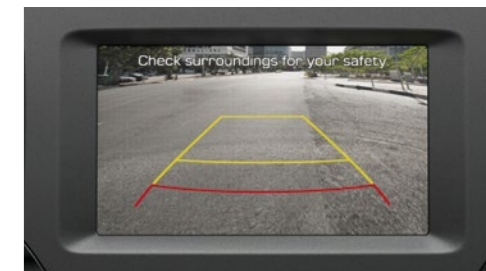

7-airbag system / Advanced high strength steel (AHSS)
53.5% application of Advanced high strength steel (AHSS) plates boost driving and collision safety. 7 airbags, including driver seat, passenger seat, driver's knee, side and curtain airbags, protect passengers from collisions all-round.

Blind spot detection (BSD)
Blind spot detection (BSD) alerts the driver about vehicles in blind spots or vehicles approaching the back side of your car at high speeds.

Parking assist system (PAS)
Ultrasonic sensors in the bumper detect obstacles and set off distance-differentiated alarms for safe parking.

Hill-start assist control (HAC)
Hill-start assist control (HAC) automatically holds the brakes to prevent the car from rolling back when starting from a hill.

Rear-view display system
Guidelines on the monitor screen show the expected vehicle trajectory based on the steering wheel position to assist parking on reverse.

Get ready, it's i30.

Beyond the simple dashboard with a horizontal layout lies the beauty of your city. The sophisticated center fascia and floating-type display reflect your colorful personality. Enjoy greater freedom to maximize the joy of living in the pinnacle of your life.