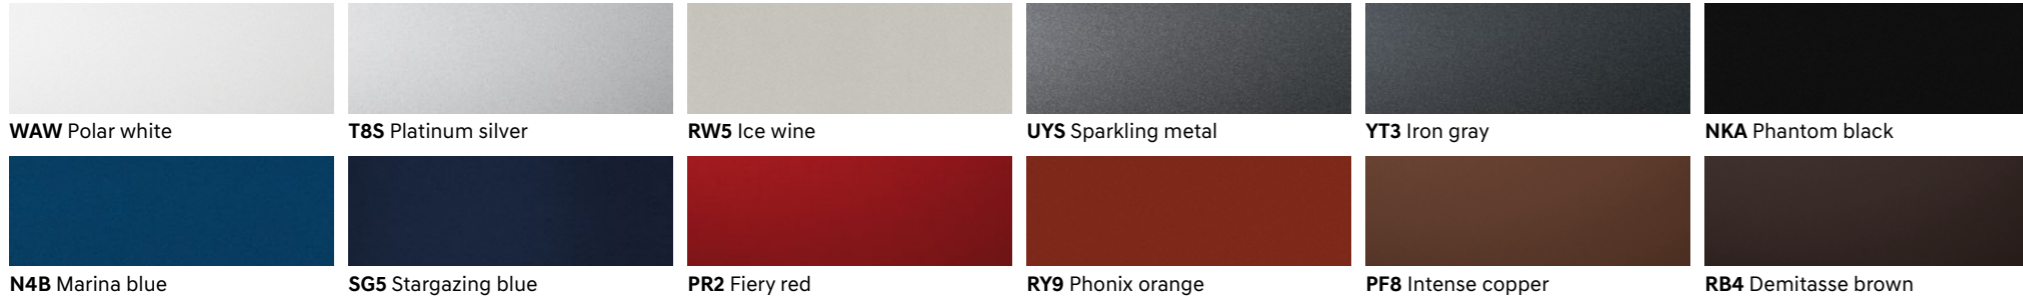

Interior trims

Black one-tone

Gray two-tone

Beige two-tone

Exterior colors

Specifications

| Type | 1.6 MPI gasoline engine | 2.0 GDi gasoline engine | 1.6 CRDi diesel engine |
|--------------------------|---|-------------------------|------------------------|
| Engine type | DOHC with Dual CVVT | DOHC with Dual CVVT | DOHC |
| Displacement (cc) | 1,591 | 1,999 | 1,582 |
| Max. power (ps / rpm) | 127.5 / 6,300 | 164 / 6,200 | 136 / 4,000 |
| Max. torque (kg-m / rpm) | 15.8 / 4,850 | 20.7 / 4,700 | 30.6 / 1,750 ~ 2,500 |
| Brakes | Dual-diagonal, split-circuit, power-assisted braking system | | |
| Suspension | | | |
| Front | McPherson strut type | | |
| Rear | Torsion beam axle | | |
| Tire | 205 / 55 R16, 225 / 45 R17 | | |
| Dimensions | | | |
| Head room (mm) | Front / Rear | 994 / 977 | |
| Leg room (mm) | Front / Rear | 1,073 / 883 | |
| Shoulder room (mm) | Front / Rear | 1,427 / 1,406 | |
| Cargo capacity (mm) | Min / Max | 395 / 1,301 | |