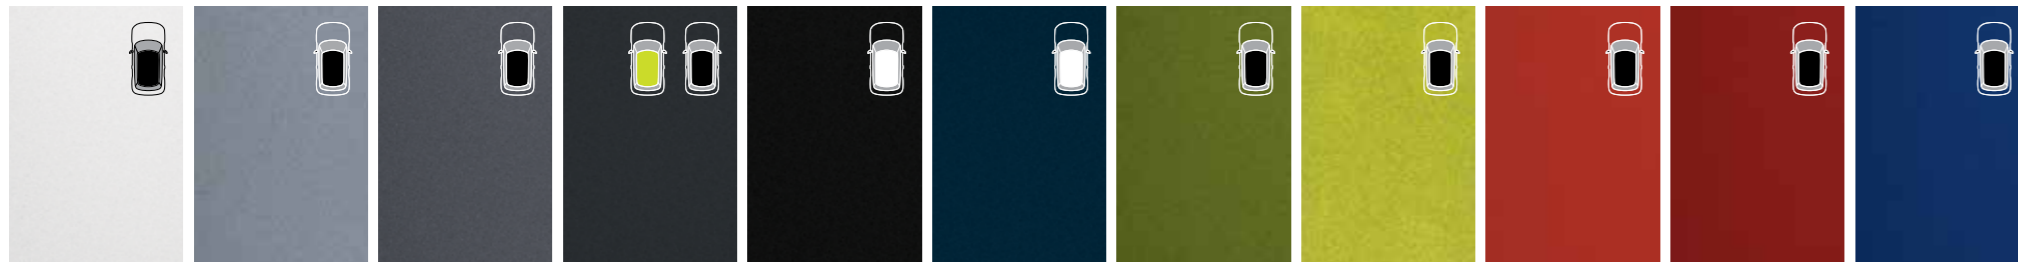

Exterior colors

Polar White Typhoon Silver Galactic Gray Cosmic Gray Phantom Black The Denim Exotic Green Acid Yellow Lava Orange Fiery Red Intense Blue

Specifications

Type		Gasoline 1.6
Engine type		Gamma 1.6 MPI
Displacement (cc)		1,591
Max. Power (ps / rpm)		123/6,300
Max. Torque (kg-m / rpm)		15.4/4,850
Brakes		
Front		Ventilated Disc
Rear		Drum/Solid Disc
Suspension		
Front		McPherson STRUT
Rear		CTBA
Tire		
		185/65R15, 205/55R17
Dimensions		
Head room (mm)	1st row / 2nd row	1,000 / 980
Leg room (mm)	1st row / 2nd row	1,050 / 870
Shoulder room (mm)	1st row / 2nd row	1,370 / 1,365

- Above values are based on internal testing results and are subject to change after final validation.
- Some of the equipment illustrated or described in this catalog may not be supplied as standard equipment and may be available at extra cost.
- Hyundai Motor Company reserves the right to change specifications and equipment without prior notice.
- The color plates shown may vary slightly from the actual colors due to the limitations of the printing process.
- Please consult your dealer for full information and availability on colors and trims.