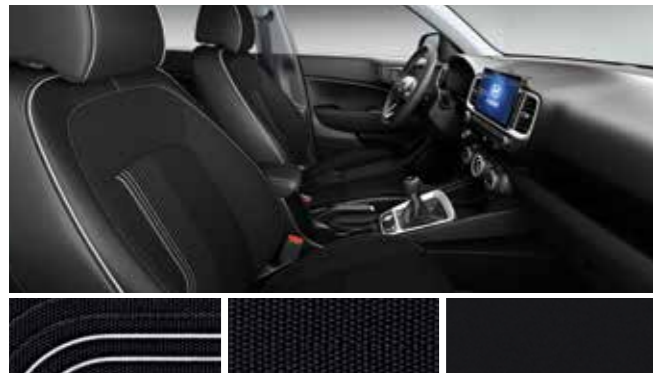

ISOFIX

Interior colors

Black One-tone Interior(GL)

Black One-tone Interior(GLS)

Gray Two-tone Interior(GLS)

Black One-tone Interior(TOP)

Gray Two-tone Interior(TOP)

Meteor Blue Two-tone Interior(TOP)