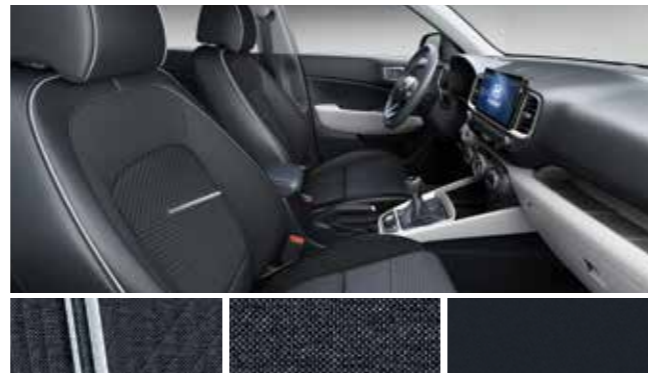

ISOFIX

Interior colors

Black One-tone Interior(GL)

Black One-tone Interior(GLS)

Gray Two-tone Interior(GLS)

Black One-tone Interior(TOP)

Gray Two-tone Interior(TOP)

Meteor Blue Two-tone Interior(TOP)