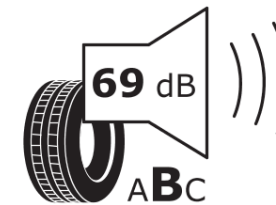

## Product Information Sheet

Delegated Regulation (EU) 2020/740

Supplier name or trademark	<b>MICHELIN</b>
Commercial name or trade designation	<b>PRIMACY 4 S2</b>
Tyre type identifier	<b>920789</b>
Tyre size designation	<b>205/55R16</b>
Load-capacity index	<b>91</b>
Speed category symbol	<b>H</b>
Fuel efficiency class	<b>A</b>
Wet grip class	<b>A</b>
External rolling noise class	<b>B</b>
External rolling noise value	<b>69</b>
Severe snow tyre	<b>No</b>
Ice tyre	<b>No</b>
Date of start of production	<b>43/17</b>
Date of end of production	
Load version	<b>SL</b>
Additional information	<b>205/55 R16 91H TL PRIMACY 4 S2 MI</b>

# ENERG

**MICHELIN**

920789

205/55R16 91 H

C1

2020/740