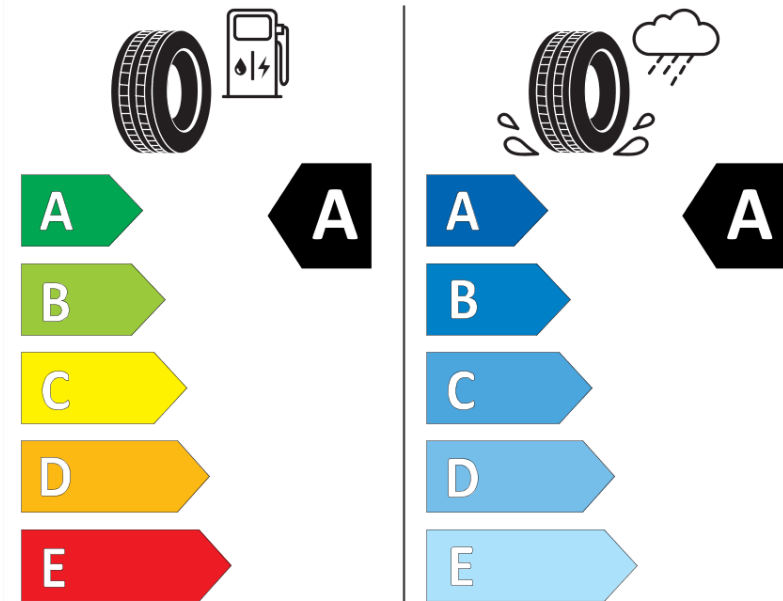

## Product Information Sheet

Delegated Regulation (EU) 2020/740

Supplier name or trademark	<b>MICHELIN</b>
Commercial name or trade designation	<b>PRIMACY 4 S2</b>
Tyre type identifier	<b>920789</b>
Tyre size designation	<b>205/55R16</b>
Load-capacity index	<b>91</b>
Speed category symbol	<b>H</b>
Fuel efficiency class	<b>A</b>
Wet grip class	<b>A</b>
External rolling noise class	<b>B</b>
External rolling noise value	<b>69</b>
Severe snow tyre	<b>No</b>
Ice tyre	<b>No</b>
Date of start of production	<b>43/17</b>
Date of end of production	
Load version	<b>SL</b>
Additional information	<b>205/55 R16 91H TL PRIMACY 4 S2 MI</b>

# ENERG

**MICHELIN**

920789

205/55R16 91 H

C1

2020/740